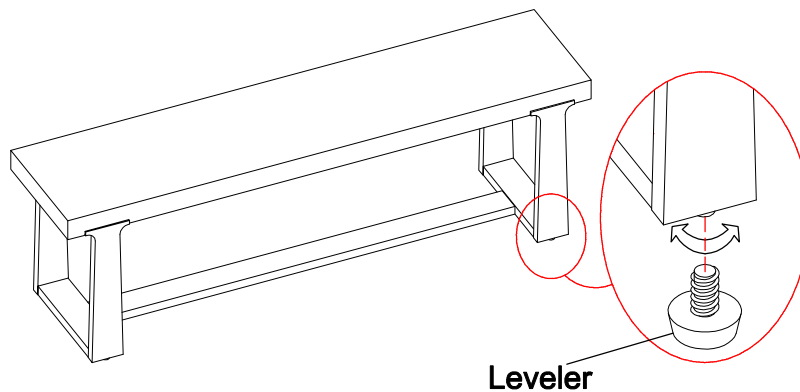

UTTERMOST

ASSEMBLY INSTRUCTIONS

STYLE: 22989

Hardware list

A		Bolt Ø1/4" x 3/4"	12pcs
B		Spring Washer (Ø1/4")	12pcs
C		Flat Washer (Ø1/4" x Ø16mm)	12pcs
D		Allen Wrench (4mm)	1pc

Parts list

1		Wood Panel	1pc
2		Metal leg	2pcs
3		Stretchers bar	1pc

Step 1

Step 2

Leveler