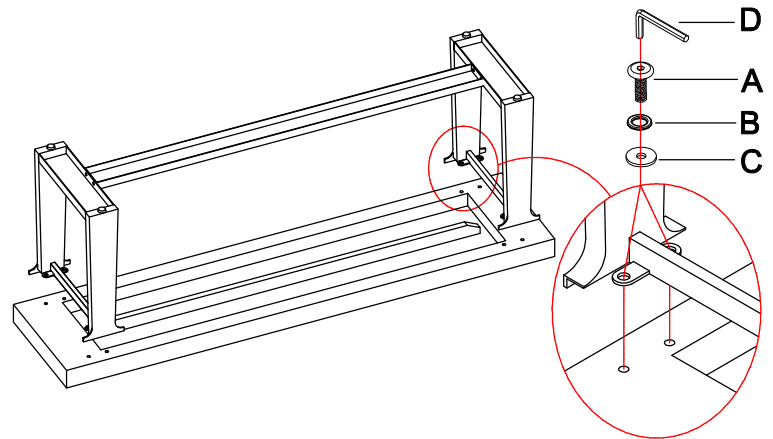

UTTERMOST

ASSEMBLY INSTRUCTIONS

STYLE: 22989

Hardware list

A		Bolt Ø1/4" x 3/4"	12pcs
B		Spring Washer (Ø1/4")	12pcs
C		Flat Washer (Ø1/4" x Ø16mm)	12pcs
D		Allen Wrench (4mm)	1pc

Parts list

1		Wood Panel	1pc
2		Metal leg	2pcs
3		Stretchers bar	1pc

Step 1

Step 2

Leveler