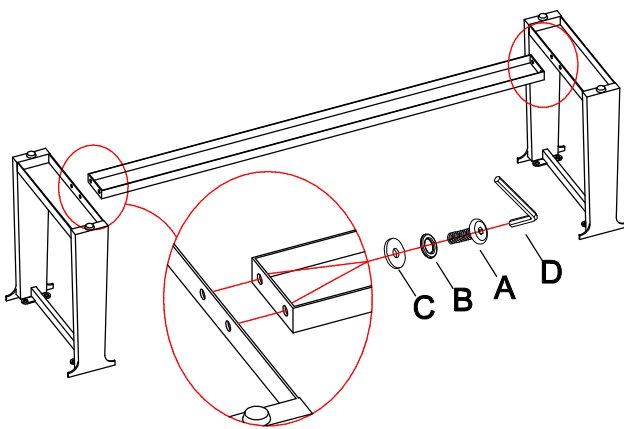

UTTERMOST

ASSEMBLY INSTRUCTIONS

STYLE: 22989

Hardware list

A		Bolt Ø1/4" x 3/4"	12pcs
B		Spring Washer (Ø1/4")	12pcs
C		Flat Washer (Ø1/4" x Ø16mm)	12pcs
D		Allen Wrench (4mm)	1pc

Parts list

1		Wood Panel	1pc
2		Metal leg	2pcs
3		Stretchers bar	1pc

Step 1

Step 2

Leveler